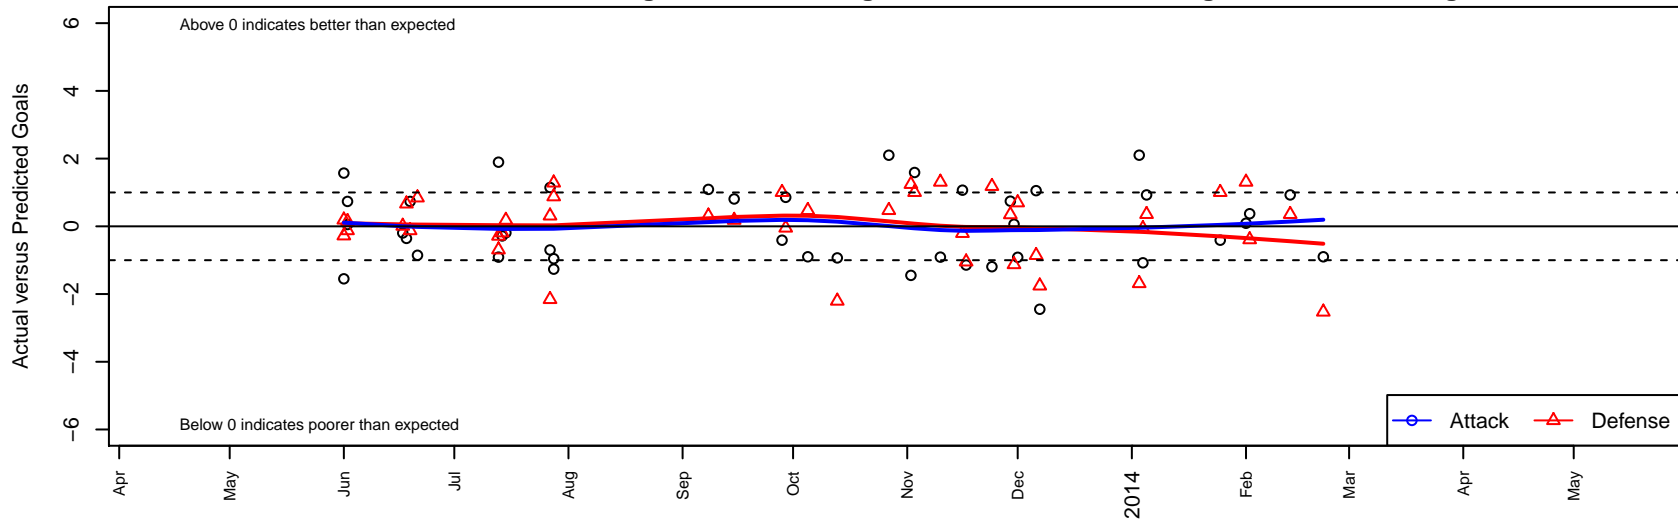

WPFC Black B96
Dots are actual minus expected GF (blue circles) and GA (red triangles).
Blue line is smoothed change in attack strength. Red is smoothed change in defense strength.